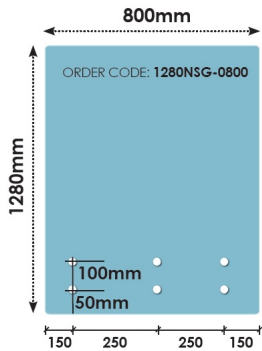

## 800x1280 x 15mm Glass With 6 x Bottom Holes for Standoffs

- Width: 800mm
- Height: 1280mm
- Thickness: 15mm
- 6 x 22mm holes for Standoffs

Suitable for installation with:

- Glass Standoffs
- Top Mount Rail

### Description

- Width: 800mm
- Height: 1280mm
- Thickness: 15mm
- 6 x 22mm holes for Standoffs

## 800 x 1280 Standoff Facemount Glass Panel

---

Suitable for installation with:

- Glass Standoffs
- Top Mount Rail

Glass is certified to Australian Standards  
Toughened and Heat Soaked Glass with Polished Edges