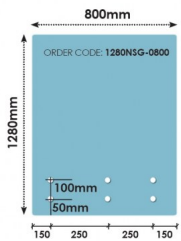

## 800x1280 x 15mm Glass With 6 x Bottom Holes for Standoffs

- Width: 800mm
- Height: 1280mm
- Thickness: 15mm
- 6 x 22mm holes for Standoffs

Suitable for installation with:

- Glass Standoffs
- Top Mount Rail

### Description

- Width: 800mm
- Height: 1280mm
- Thickness: 15mm
- 6 x 22mm holes for Standoffs