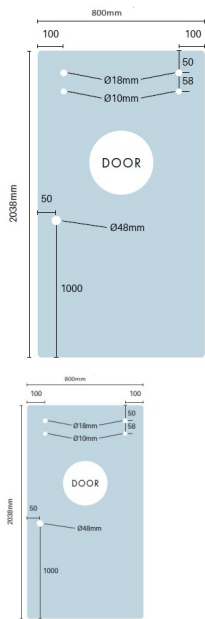

800mm Sliding Shower Screen Door Panel

- Width:800mm
- Height:2038mm
- Thickness:10mm
- Weight: 41kg

A Sliding Door Fixed panel and Sliding door fitting kit will be required to fit this panel.

Rating: Not Rated Yet

Price

\$ 215.00

\$ 215.00

[Ask a question about this product](#)

Description

- Width:800mm
- Height:2038mm
- Thickness:10mm
- Weight: 41kg

A Sliding Door Fixed panel and Sliding door fitting kit will be required to fit this panel.