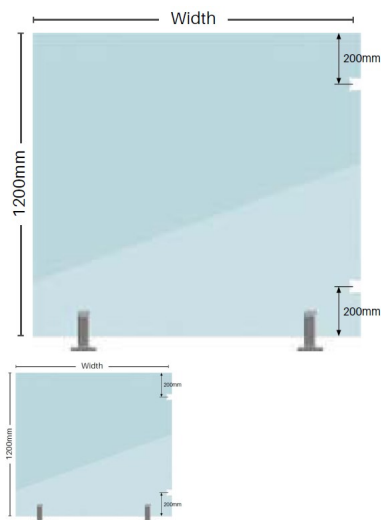

800 x 1200mm Premium Soft Close Hinge Panels

Premium Soft Close Glass Gate Hinge Panel. Used to swing a glass gate off.

- Width: 800mm
- Height: 1200mm
- Thickness: 12mm
- Weight: 29kg
- Cutouts: 2 x Cutouts to suit premium soft close hinges

Rating: Not Rated Yet

Price

\$ 83.00

\$ 83.00

[Ask a question about this product](#)

Description

Premium Soft Close Glass Gate Hinge Panel. Used to swing a glass gate off.

- Width: 800mm

- Height: 1200mm
- Thickness: 12mm
- Weight: 29kg
- Cutouts: 2 x Cutouts to suit premium soft close hinges

Glass is certified to Australian Standards

Note: This panel will need to be secured to a post or another glass panel using Glass Braces or Glass Clamps. It will not hold a gate if only supported by Spigots.