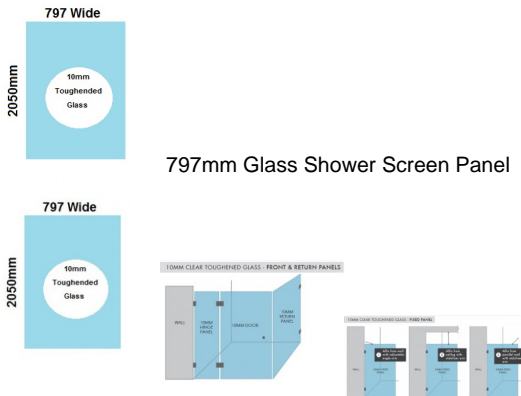

797(w)x2050(h)x10mm Glass Shower Screen Return/Fixed Panel

This panel can be used as a return panel when installing a corner shower or a fixed panel when installing a single panel screen.

- Width: 797mm
- Height: 2050mm
- Thickness: 10mm
- Weight: 43kg
- Allow a 3mm Gap between the wall and glass and a 3mm Gap between this panel and the door.

Installation Widths:

- 800mm when installing with a wall bracket
- 807-810mm when installing with 19mm U Channel
- 807-822mm when installing with 35mm U Channel

Rating: Not Rated Yet

Price

\$ 155.00

\$ 155.00

[Ask a question about this product](#)

Description

This panel can be used as a return panel when installing a corner shower or a fixed panel when installing a single panel screen.

- Width: 797mm
- Height: 2050mm
- Thickness: 10mm
- Weight: 43kg
- Allow a 3mm Gap between the wall and glass and a 3mm Gap between this panel and the door.

Installation Widths:

- 800mm when installing with a wall bracket
- 807-810mm when installing with 19mm U Channel
- 807-822mm when installing with 35mm U Channel