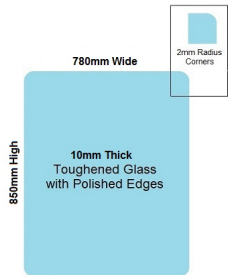

780x850x10mm Toughened and Heat Soaked Glass with Polished edges

Glass is certified to Australian Standards

- Width: 780mm
- Height: 850mm
- Thickness: 10mm
- Weight: 17kg

Suitable for installation with:

- Width: 780mm
- Height: 850mm
- Thickness: 10mm
- Weight: 17kg

780 x 850 Toughened Glass Balustrade Panel

Suitable for installation with:

- Posts
- Side Fix glass clamps