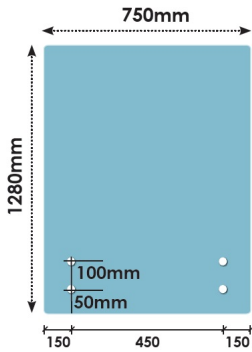

750x1280 x 15mm Glass With 4 x Bottom Holes for Standoffs

- Width: 750mm
- Height: 1280mm
- Thickness: 15mm
- 4 x 22mm holes for Standoffs

Suitable for installation with:

- Glass Standoffs
- Top Mount Rail

Glass is certified to Australian Standards
Toughened and Heat Soaked Glass with Polished Edges

Rating: Not Rated Yet

Price

\$ 137.00

\$ 137.00

[Ask a question about this product](#)

Description

- Width: 750mm
- Height: 1280mm
- Thickness: 15mm
- 4 x 22mm holes for Standoffs

750 x 1280 Standoff Facemount Glass Panel

Suitable for installation with:

- Glass Standoffs
- Top Mount Rail

Glass is certified to Australian Standards
Toughened and Heat Soaked Glass with Polished Edges