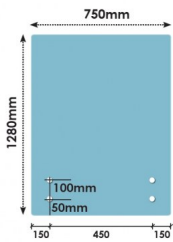

750x1280 x 15mm Glass With 4 x Bottom Holes for Standoffs

- Width: 750mm
- Height: 1280mm
- Thickness: 15mm
- 4 x 22mm holes for Standoffs

Suitable for installation with:

- Glass Standoffs
- Top Mount Rail

Glass is certified to Australian Standards
Toughened and Heat Soaked Glass with Polished Edges

Rating: Not Rated Yet

Price

\$ 137.00

\$ 137.00

[Ask a question about this product](#)

Description

- Width: 750mm
- Height: 1280mm
- Thickness: 15mm
- 4 x 22mm holes for Standoffs

750 x 1280 Standoff Facemount Glass Panel

Suitable for installation with:

- Glass Standoffs
- Top Mount Rail

Glass is certified to Australian Standards
Toughened and Heat Soaked Glass with Polished Edges