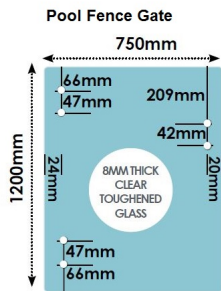

750 x 1200 x 8mm Glass Pool Fence Gate Panel

Glass Gate Panel.

- Width: 750mm
- Height: 1200mm
- Thickness: 8mm
- Weight: 18kg
- Hinge Holes: 4 x 10mm Holes to fix hinges
- Latch Holes: 2 x 10mm Holes to fix latch

Requires 1 x Hinge Set and 1 x Latch for installation.

Used for:

- Glass Pool Fencing

It can be installed with a Top Mounted Rail

Glass is certified to Australian Standards

Rating: Not Rated Yet

Price

\$ 59.00

\$ 50.15

[Ask a question about this product](#)

Description Glass Gate Panel.

750 x 1200 x 8mm Glass Pool Fence Gate Panel

- Width: 750mm
- Height: 1200mm
- Thickness: 8mm
- Weight: 18kg
- Hinge Holes: 4 x 10mm Holes to fix hinges
- Latch Holes: 2 x 10mm Holes to fix latch