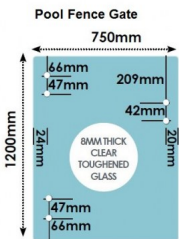

750 x 1200 x 8mm Glass Pool Fence Gate Panel

Glass Gate Panel.

- Width: 750mm
- Height: 1200mm
- Thickness: 8mm
- Weight: 18kg
- Hinge Holes: 4 x 10mm Holes to fix hinges
- Latch Holes: 2 x 10mm Holes to fix latch

Requires 1 x Hinge Set and 1 x Latch for installation.

Used for:

- Glass Pool Fencing

It can be installed with a Top Mounted Rail

Glass is certified to Australian Standards

Rating: Not Rated Yet

Price

\$ 59.00

\$ 50.15

[Ask a question about this product](#)

Description Glass Gate Panel.

750 x 1200 x 8mm Glass Pool Fence Gate Panel

- Width: 750mm
- Height: 1200mm
- Thickness: 8mm
- Weight: 18kg
- Hinge Holes: 4 x 10mm Holes to fix hinges
- Latch Holes: 2 x 10mm Holes to fix latch