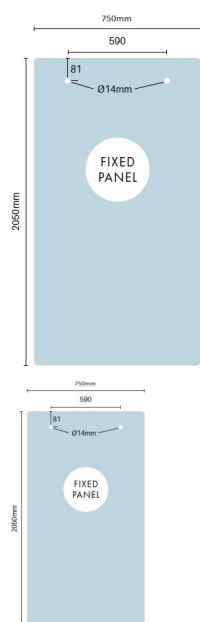

## 750mm Sliding Shower Screen Fixed Panel

- Width: 750mm
- Height: 2050mm
- Thickness: 10mm
- Weight: 38kg

A Sliding Door Panel and Sliding door fitting kit will be required to fit this panel.

Rating: Not Rated Yet

### Description

- Width: 750mm
- Height: 2050mm
- Thickness: 10mm
- Weight: 38kg

A Sliding Door Panel and Sliding door fitting kit will be required to fit this panel.