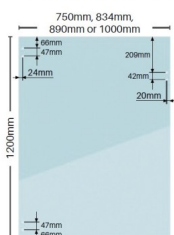

## 750 x 1200 x 8mm Spring Gate Panel

\*Hole positions shown to centre of hole

\*Hole positions shown to centre of hole

## Priced from \$59. Select the width for pricing!!

Economy Spring Hinge Glass Pool Fence Gate Panel

- 4 Widths available (750mm, 834mm, 890mm and 1000mm)
- Height: 1200mm
- Thickness: 8mm
- Hinge Holes: 4 x 10mm Holes to fix hinges
- Latch Holes: 2 x 10mm Holes to fix latch