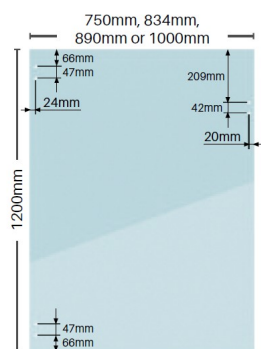

## 750 x 1200 x 8mm Spring Gate Panel

\*Hole positions shown to centre of hole

\*Hole positions shown to centre of hole

## Priced from \$59. Select the width for pricing!!

Economy Spring Hinge Glass Pool Fence Gate Panel

- 4 Widths available (750mm, 834mm, 890mm and 1000mm)
- Height: 1200mm
- Thickness: 8mm
- Hinge Holes: 4 x 10mm Holes to fix hinges
- Latch Holes: 2 x 10mm Holes to fix latch