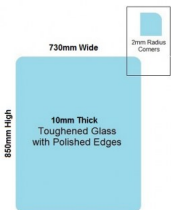

730x850x10mm Toughened and Heat Soaked Glass with Polished edges

Glass is certified to Australian Standards

- Width: 730mm
- Height: 850mm
- Thickness: 10mm
- Weight: 16kg

Suitable for installation with:

- Posts
- Side Fix glass clamps

Rating: Not Rated Yet

Price
\$ 67.00

\$ 67.00

[Ask a question about this product](#)

Description

Glass is certified to Australian Standards

- Width: 730mm
- Height: 850mm
- Thickness: 10mm
- Weight: 16kg