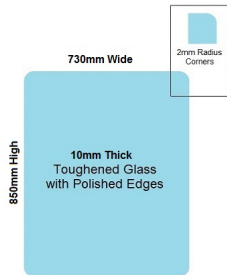

730x850x10mm Toughened and Heat Soaked Glass with Polished edges

Glass is certified to Australian Standards

- Width: 730mm
- Height: 850mm
- Thickness: 10mm
- Weight: 16kg

Suitable for installation with:

- Posts
- Side Fix glass clamps

Rating: Not Rated Yet

Price
\$ 67.00

\$ 67.00

[Ask a question about this product](#)

Description

Glass is certified to Australian Standards

- Width: 730mm
- Height: 850mm
- Thickness: 10mm
- Weight: 16kg

730 x 850 Toughened Glass Balustrade Panel

Suitable for installation with:

- Posts
- Side Fix glass clamps