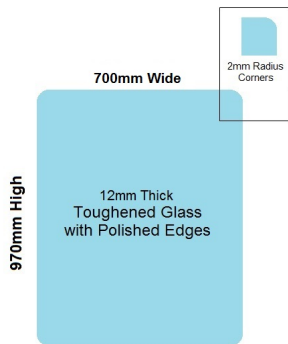

## 700x970x12mm Toughened Glass Balustrade Panels with Polished edges

700 x 970 Toughened Glass Balustrade Panel

Toughened Glass Panel for Glass Balustrade

Glass is certified to Australian Standards

- Width: 700mm
- Height: 970mm
- Thickness: 12mm
- Weight: 20kg
- Treatment: Toughened and Heat Soaked
- Edges: Polished all 4 sides

Suitable for installation with:

- Friction Spigots
- Deck Mount Channel
- Side Fix glass clamps off posts

Rating: Not Rated Yet

**Price**  
\$ 70.00

\$ 70.00

[Ask a question about this product](#)

Description

## 700 x 970 Toughened Glass Balustrade Panel

---

Toughened Glass Panel for Glass Balustrade

Glass is certified to Australian Standards

- Width: 700mm
- Height: 970mm
- Thickness: 12mm
- Weight: 20kg
- Treatment: Toughened and Heat Soaked
- Edges: Polished all 4 sides