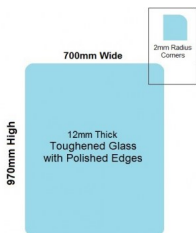

## 700x970x12mm Toughened Glass Balustrade Panels with Polished edges

700 x 970 Toughened Glass Balustrade Panel

Toughened Glass Panel for Glass Balustrade

Glass is certified to Australian Standards

- Width: 700mm
- Height: 970mm
- Thickness: 12mm
- Weight: 20kg
- Treatment: Toughened and Heat Soaked
- Edges: Polished all 4 sides

## 700 x 970 Toughened Glass Balustrade Panel

---

Toughened Glass Panel for Glass Balustrade

Glass is certified to Australian Standards

- Width: 700mm
- Height: 970mm
- Thickness: 12mm
- Weight: 20kg
- Treatment: Toughened and Heat Soaked
- Edges: Polished all 4 sides