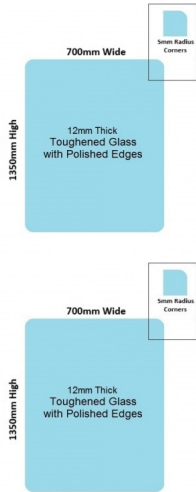

## 700x1350x12mm Toughened Glass Pool Fence / Balustrade Panels with Polished Edges

Glass is certified to Australian Standards

- Width: 700mm
- Height: 1200mm
- Thickness: 12mm

Suitable for installation with:

- Friction Spigots
- Posts
- Deck Mount Channel
- Side Fix glass clamps

Used for:

- Glass Pool Fencing
- Face Mount Glass Balustrading

It can be installed with a Top Mounted Rail

Rating: Not Rated Yet

**Price**

## 700 x 1350mm Glass Pool Fence or Balustrade Panel

---

Glass is certified to Australian Standards

- Width: 700mm
- Height: 1350mm
- Thickness: 12mm
- Weight: 27kg

Suitable for installation with:

- Top Mount Friction Spigots
- Face Mount Friction Spigots
- Posts
- Deck Mount Channel
- Side Fix glass clamps