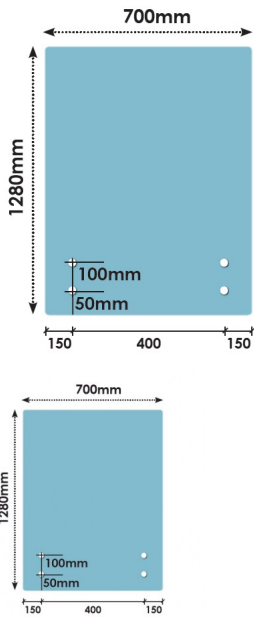

700x1280 x 15mm Glass With 4 x Bottom Holes for Standoffs

- Width: 700mm
- Height: 1280mm
- Thickness: 15mm
- 4 x 22mm holes for Standoffs

Suitable for installation with:

- Glass Standoffs
- Top Mount Rail

Glass is certified to Australian Standards
Toughened and Heat Soaked Glass with Polished Edges

Rating: Not Rated Yet

Price

\$ 128.00

\$ 128.00

[Ask a question about this product](#)

Description

- Width: 700mm
- Height: 1280mm
- Thickness: 15mm
- 4 x 22mm holes for Standoffs

700 x 1280 Standoff Facemount Glass Panel

Suitable for installation with:

- Glass Standoffs
- Top Mount Rail

Glass is certified to Australian Standards
Toughened and Heat Soaked Glass with Polished Edges