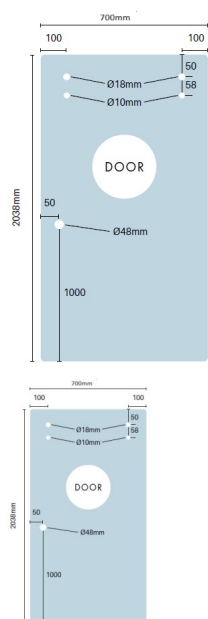

## 700mm Sliding Shower Screen Door Panel

- Width:700mm
- Height:2038mm
- Thickness:10mm
- Weight: 36kg

A Sliding Door Fixed panel and Sliding door fitting kit will be required to fit this panel.

Rating: Not Rated Yet

### Description

- Width:700mm
- Height:2038mm
- Thickness:10mm
- Weight: 36kg

A Sliding Door Fixed panel and Sliding door fitting kit will be required to fit this panel.