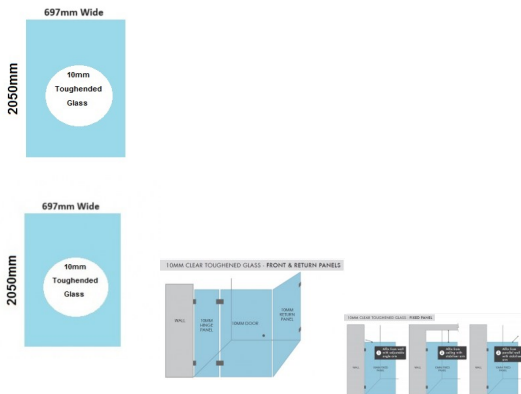

697(w)x2050(h)x10mm Glass Shower Screen Return/Fixed Panel

This panel can be used as a return panel when installing a corner shower or a fixed panel when installing a single panel screen.

- Width: 697mm
- Height: 2050mm
- Thickness: 10mm
- Weight: 36kg
- Allow a 3mm Gap between the wall and glass and a 3mm Gap between this panel and the door.

Installation Widths:

- 700mm when installing with a wall bracket
- 707-710mm when installing with 19mm U Channel
- 707-722mm when installing with 35mm U Channel

Rating: Not Rated Yet

Price

\$ 121.00

\$ 121.00

[Ask a question about this product](#)

Description

This panel can be used as a return panel when installing a corner shower or a fixed panel when installing a single panel screen.

- Width: 697mm
- Height: 2050mm
- Thickness: 10mm
- Weight: 36kg
- Allow a 3mm Gap between the wall and glass and a 3mm Gap between this panel and the door.

Installation Widths:

- 700mm when installing with a wall bracket
- 707-710mm when installing with 19mm U Channel
- 707-722mm when installing with 35mm U Channel