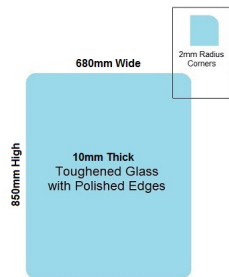

## 680x850x10mm Toughened and Heat Soaked Glass with Polished edges

Glass is certified to Australian Standards

- Width: 680mm
- Height: 850mm
- Thickness: 10mm
- Weight: 14kg

Suitable for installation with:

- Posts
- Side Fix glass clamps

Rating: Not Rated Yet

**Price**  
\$ 62.00

\$ 62.00

[Ask a question about this product](#)

Description

Glass is certified to Australian Standards

- Width: 680mm
- Height: 850mm
- Thickness: 10mm
- Weight: 14kg

## 680 x 850 Toughened Glass Balustrade Panel

---

Suitable for installation with:

- Posts
- Side Fix glass clamps