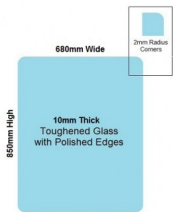

## 680x850x10mm Toughened and Heat Soaked Glass with Polished edges

Glass is certified to Australian Standards

- Width: 680mm
- Height: 850mm
- Thickness: 10mm
- Weight: 14kg

Suitable for installation with:

- Posts
- Side Fix glass clamps

Rating: Not Rated Yet

**Price**  
\$ 62.00

\$ 62.00

[Ask a question about this product](#)

Description

Glass is certified to Australian Standards

- Width: 680mm
- Height: 850mm
- Thickness: 10mm
- Weight: 14kg

## 680 x 850 Toughened Glass Balustrade Panel

---

Suitable for installation with:

- Posts
- Side Fix glass clamps