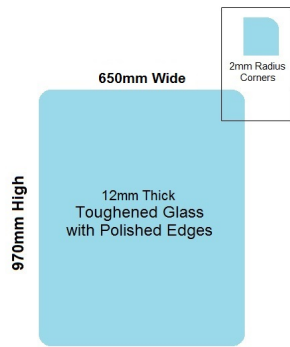

650x970x12mm Toughened Glass Balustrade Panels with Polished edges

650 x 970 Toughened Glass Balustrade Panel

Toughened Glass Panel for Glass Balustrade

Glass is certified to Australian Standards

- Width: 650mm
- Height: 970mm
- Thickness: 12mm
- Weight: 19kg
- Treatment: Toughened and Heat Soaked
- Edges: Polished all 4 sides

Suitable for installation with:

- Friction Spigots
- Deck Mount Channel
- Side Fix glass clamps off posts

Rating: Not Rated Yet

Price
\$ 65.00

\$ 65.00

[Ask a question about this product](#)

Description

650 x 970 Toughened Glass Balustrade Panel

Toughened Glass Panel for Glass Balustrade

Glass is certified to Australian Standards

- Width: 650mm
- Height: 970mm
- Thickness: 12mm
- Weight: 19kg
- Treatment: Toughened and Heat Soaked
- Edges: Polished all 4 sides