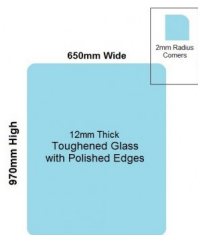

650x970x12mm Toughened Glass Balustrade Panels with Polished edges

650 x 970 Toughened Glass Balustrade Panel

Toughened Glass Panel for Glass Balustrade

Glass is certified to Australian Standards

- Width: 650mm
- Height: 970mm
- Thickness: 12mm
- Weight: 19kg
- Treatment: Toughened and Heat Soaked
- Edges: Polished all 4 sides

Suitable for installation with:

- Friction Spigots
- Deck Mount Channel
- Side Fix glass clamps off posts

Rating: Not Rated Yet

Price
\$ 65.00

\$ 65.00

[Ask a question about this product](#)

Description

650 x 970 Toughened Glass Balustrade Panel

Toughened Glass Panel for Glass Balustrade

Glass is certified to Australian Standards

- Width: 650mm
- Height: 970mm
- Thickness: 12mm
- Weight: 19kg
- Treatment: Toughened and Heat Soaked
- Edges: Polished all 4 sides