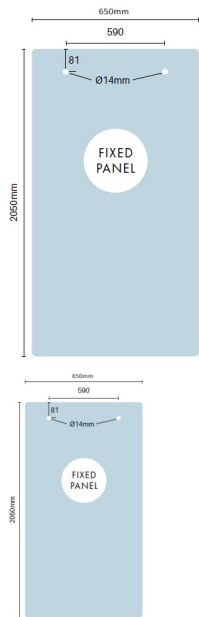

650mm Sliding Shower Screen Fixed Panel

- Width: 650mm
- Height: 2050mm
- Thickness: 10mm
- Weight: 33kg

A Sliding Door Panel and Sliding door fitting kit will be required to fit this panel.

Rating: Not Rated Yet

Price

\$ 175.00

\$ 175.00

[Ask a question about this product](#)

Description

- Width: 650mm
- Height: 2050mm
- Thickness: 10mm
- Weight: 33kg

A Sliding Door Panel and Sliding door fitting kit will be required to fit this panel.