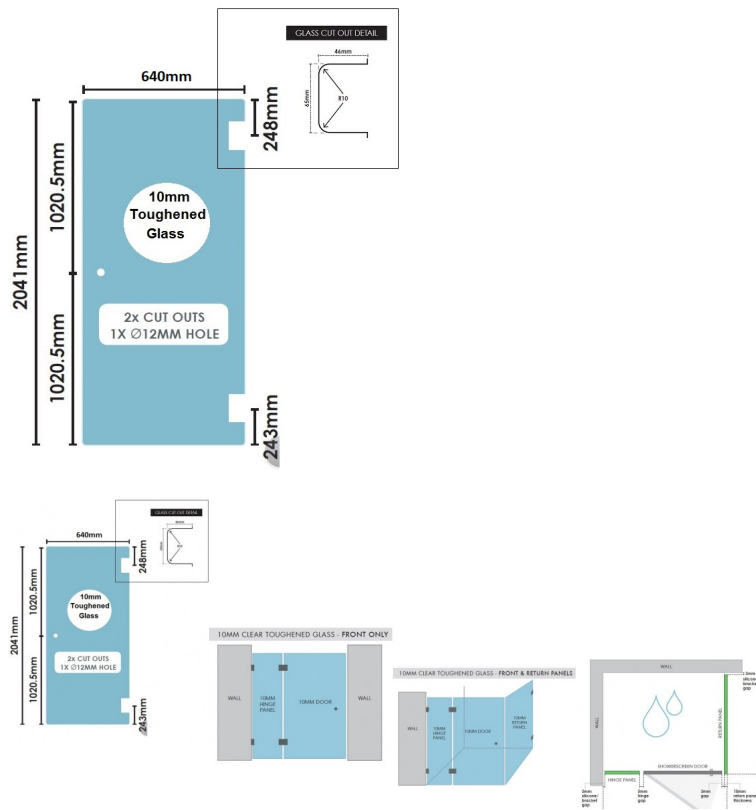

## 640(w)x2041(h)x10mm Glass Shower Screen Knob Open Door Panel

### For use with a Single Door Knob.

- Width: 640mm
- Height: 2041mm
- Thickness: 10mm
- Weight: 39kg
- Can be swung off the wall or a [hinge panel](#)

Requires 1 x Door Knob and 2 x Hinges.

Rating: Not Rated Yet

### Price

\$ 162.00

\$ 162.00

[Ask a question about this product](#)

Description

**For use with a Single Door Knob.**

- Width: 640mm
- Height: 2041mm
- Thickness: 10mm
- Weight: 39kg
- Can be swung off the wall or a [hinge panel](#)