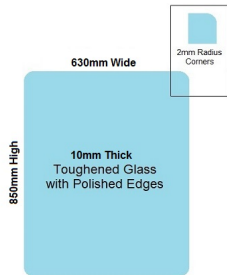

## 630x850x10mm Toughened and Heat Soaked Glass with Polished edges

Glass is certified to Australian Standards

- Width: 630mm
- Height: 850mm
- Thickness: 10mm
- Weight: 13kg

Suitable for installation with:

### Description

Glass is certified to Australian Standards

- Width: 630mm
- Height: 850mm
- Thickness: 10mm
- Weight: 13kg