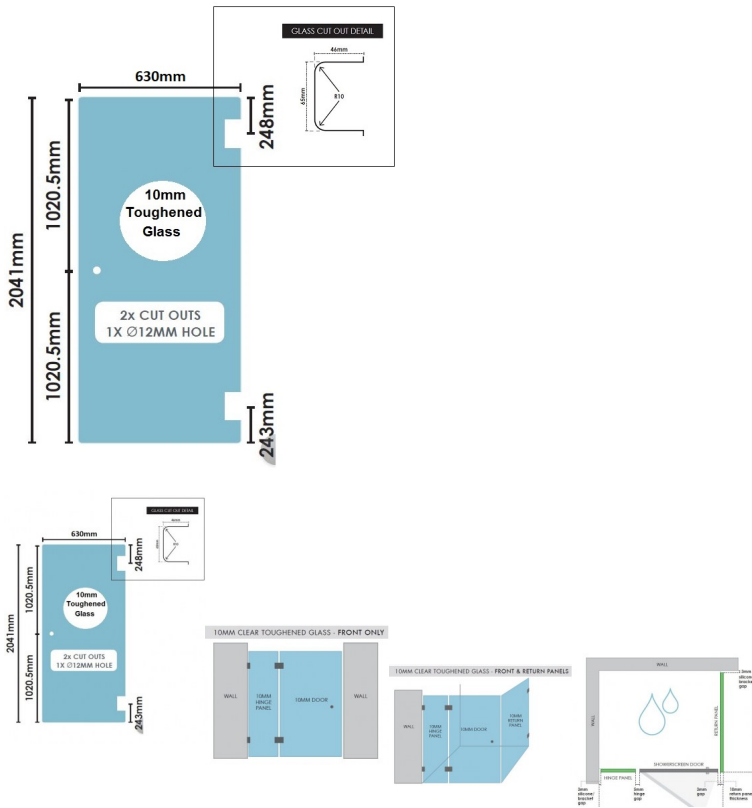

630(w)x2041(h)x10mm Glass Shower Screen Knob Open Door Panel

For use with a Single Door Knob.

- Width: 630mm
- Height: 2041mm
- Thickness: 10mm
- Weight: 37kg
- Can be swung off the wall or a [hinge panel](#)

Requires 1 x Door Knob and 2 x Hinges.

Rating: Not Rated Yet

Price

\$ 158.00

\$ 158.00

[Ask a question about this product](#)

Description

For use with a Single Door Knob.

- Width: 630mm
- Height: 2041mm
- Thickness: 10mm
- Weight: 37kg
- Can be swung off the wall or a [hinge panel](#)

Requires 1 x Door Knob and 2 x Hinges.