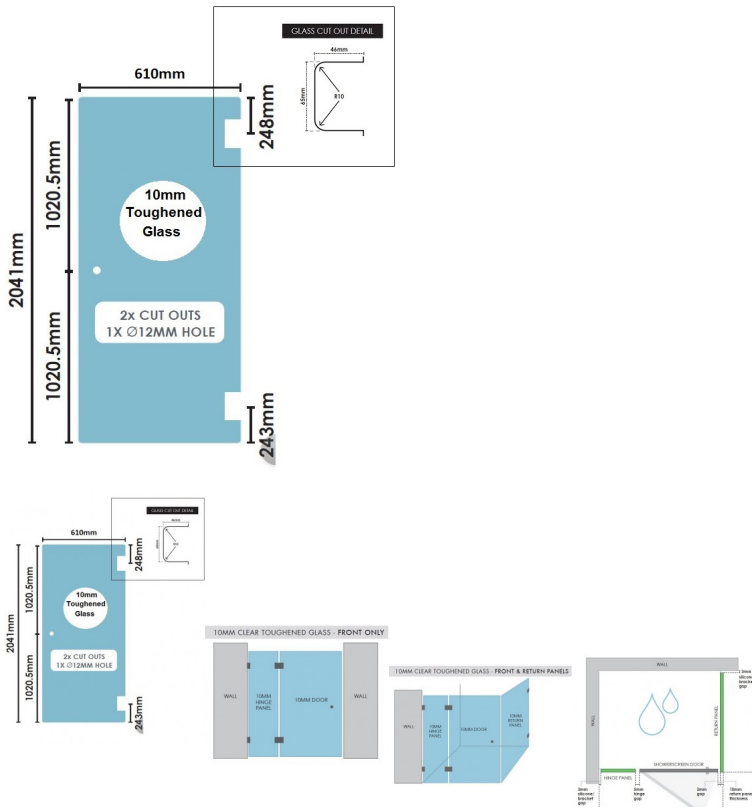

610(w)x2041(h)x10mm Glass Shower Screen Knob Open Door Panel

For use with a Single Door Knob.

- Width: 610mm
- Height: 2041mm
- Thickness: 10mm
- Weight: 33kg
- Can be swung off the wall or a [hinge panel](#)

Requires 1 x Door Knob and 2 x Hinges.

Rating: Not Rated Yet

Price

\$ 150.00

\$ 150.00

[Ask a question about this product](#)

Description

For use with a Single Door Knob.

- Width: 610mm
- Height: 2041mm
- Thickness: 10mm
- Weight: 33kg
- Can be swung off the wall or a [hinge panel](#)

Requires 1 x Door Knob and 2 x Hinges.