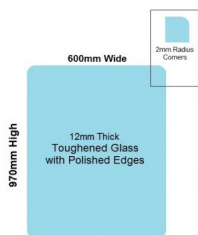

600x970x12mm Toughened Glass Balustrade Panels with Polished edges

600 x 970 Toughened Glass Balustrade Panel

Toughened Glass Panel for Glass Balustrade

Glass is certified to Australian Standards

- Width: 600mm
- Height: 970mm
- Thickness: 12mm
- Weight: 17kg
- Treatment: Toughened and Heat Soaked
- Edges: Polished all 4 sides

Suitable for installation with:

- Friction Spigots
- Deck Mount Channel
- Side Fix glass clamps off posts

Rating: Not Rated Yet

Price
\$ 60.00

\$ 60.00

[Ask a question about this product](#)

Description

600 x 970 Toughened Glass Balustrade Panel

Toughened Glass Panel for Glass Balustrade

Glass is certified to Australian Standards

- Width: 600mm
- Height: 970mm
- Thickness: 12mm
- Weight: 17kg
- Treatment: Toughened and Heat Soaked
- Edges: Polished all 4 sides