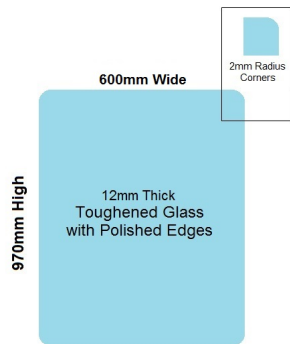

600x970x12mm Toughened Glass Balustrade Panels with Polished edges

600 x 970 Toughened Glass Balustrade Panel

Toughened Glass Panel for Glass Balustrade

Glass is certified to Australian Standards

- Width: 600mm
- Height: 970mm
- Thickness: 12mm
- Weight: 17kg
- Treatment: Toughened and Heat Soaked
- Edges: Polished all 4 sides

Suitable for installation with:

- Friction Spigots
- Deck Mount Channel
- Side Fix glass clamps off posts

Rating: Not Rated Yet

Price
\$ 60.00

\$ 60.00

[Ask a question about this product](#)

Description

600 x 970 Toughened Glass Balustrade Panel

Toughened Glass Panel for Glass Balustrade

Glass is certified to Australian Standards

- Width: 600mm
- Height: 970mm
- Thickness: 12mm
- Weight: 17kg
- Treatment: Toughened and Heat Soaked
- Edges: Polished all 4 sides