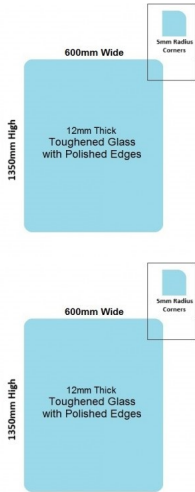

600x1350x12mm Toughened Glass Pool Fence / Balustrade Panels with Polished Edges

Glass is certified to Australian Standards

- Width: 600mm
- Height: 1350mm
- Thickness: 12mm
- Weight: 22kg

Suitable for installation with:

- Top Mount Friction Spigots
- Face Mount Friction Spigots
- Posts
- Deck Mount Channel
- Side Fix glass clamps

Used for:

- Glass Pool Fencing
- Face Mount Glass Balustrading

It can be installed with a Top Mounted Rail

Rating: Not Rated Yet

Price
\$ 71.00

\$ 71.00

[Ask a question about this product](#)

600 x 1350mm Glass Pool Fence or Balustrade Panel

Description

Glass is certified to Australian Standards

- Width: 600mm
- Height: 1350mm
- Thickness: 12mm
- Weight: 22kg