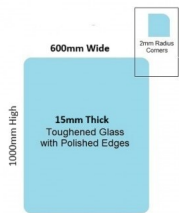

## 600x1000x15mm Toughened Glass Balustrade Panels with Polished edges

### Toughened Glass Panel for Glass Balustrade

Glass is certified to Australian Standards

- Width: 600mm
- Height: 1000mm
- Thickness: 15mm
- Weight: 23kg
- Treatment: Toughened and Heat Soaked
- Edges: Polished all 4 sides

#### Toughened Glass Panel for Glass Balustrade

Glass is certified to Australian Standards

- Width: 600mm
- Height: 1000mm