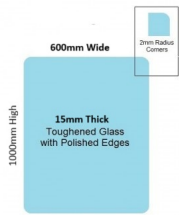

## 600x1000x15mm Toughened Glass Balustrade Panels with Polished edges

### Toughened Glass Panel for Glass Balustrade

Glass is certified to Australian Standards

- Width: 600mm
- Height: 1000mm
- Thickness: 15mm
- Weight: 23kg
- Treatment: Toughened and Heat Soaked
- Edges: Polished all 4 sides

#### Toughened Glass Panel for Glass Balustrade

Glass is certified to Australian Standards

- Width: 600mm
- Height: 1000mm