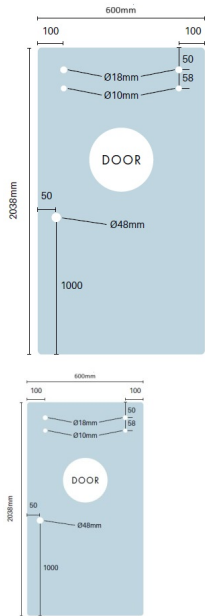

600mm Sliding Shower Screen Door Panel

- Width:600mm
- Height:2038mm
- Thickness:10mm
- Weight: 31kg

A Sliding Door Fixed panel and Sliding door fitting kit will be required to fit this panel.

Rating: Not Rated Yet

Price

\$ 168.00

\$ 168.00

[Ask a question about this product](#)

Description

- Width:600mm
- Height:2038mm
- Thickness:10mm
- Weight: 31kg

A Sliding Door Fixed panel and Sliding door fitting kit will be required to fit this panel.