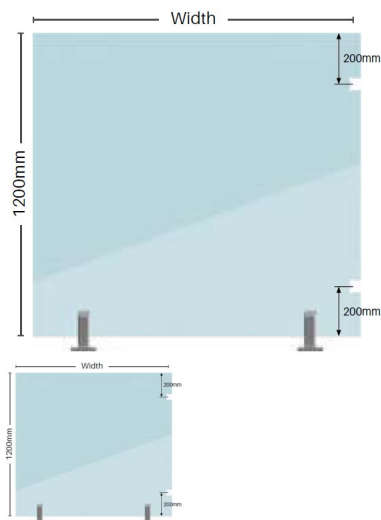

600 x 1200mm Premium Soft Close Hinge Panels

Premium Soft Close Glass Gate Hinge Panel. Used to swing a glass gate off.

- Width: 600mm
- Height: 1200mm
- Thickness: 12mm
- Weight: 22kg
- Cutouts: 2 x Cutouts to suit premium soft close hinges

Rating: Not Rated Yet

Price

\$ 62.00

\$ 62.00

[Ask a question about this product](#)

Description

Premium Soft Close Glass Gate Hinge Panel. Used to swing a glass gate off.

- Width: 600mm

- Height: 1200mm
- Thickness: 12mm
- Weight: 22kg
- Cutouts: 2 x Cutouts to suit premium soft close hinges

Glass is certified to Australian Standards

Note: This panel will need to be secured to a post or another glass panel using Glass Braces or Glass Clamps. It will not hold a gate if only supported by Spigots.