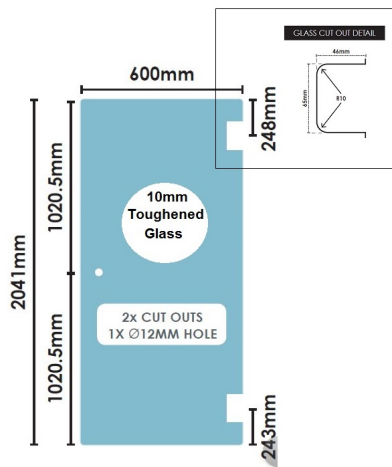

## 600(w)x2041(h)x10mm Glass Shower Screen Knob Open Door Panel

600mm Glass Shower Screen Door Panel

### For use with a Single Door Knob.

- Width: 600mm
- Height: 2041mm
- Thickness: 10mm
- Weight: 31kg
- Can be swung off the wall or a [hinge panel](#)

Requires 1 x Door Knob and 2 x Hinges.

Rating: Not Rated Yet

### Price

\$ 164.00

\$ 164.00

[Ask a question about this product](#)

Description

**For use with a Single Door Knob.**

- Width: 600mm
- Height: 2041mm
- Thickness: 10mm
- Weight: 31kg
- Can be swung off the wall or a [hinge panel](#)