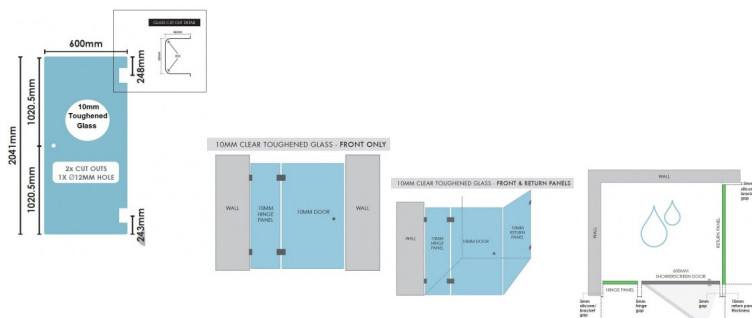

## 600(w)x2041(h)x10mm Glass Shower Screen Knob Open Door Panel

600mm Glass Shower Screen Door Panel

### For use with a Single Door Knob.

- Width: 600mm
- Height: 2041mm
- Thickness: 10mm
- Weight: 31kg
- Can be swung off the wall or a [hinge panel](#)

Requires 1 x Door Knob and 2 x Hinges.

Rating: Not Rated Yet

### Price

\$ 164.00

\$ 164.00

[Ask a question about this product](#)

Description

**For use with a Single Door Knob.**

- Width: 600mm
- Height: 2041mm
- Thickness: 10mm
- Weight: 31kg
- Can be swung off the wall or a [hinge panel](#)