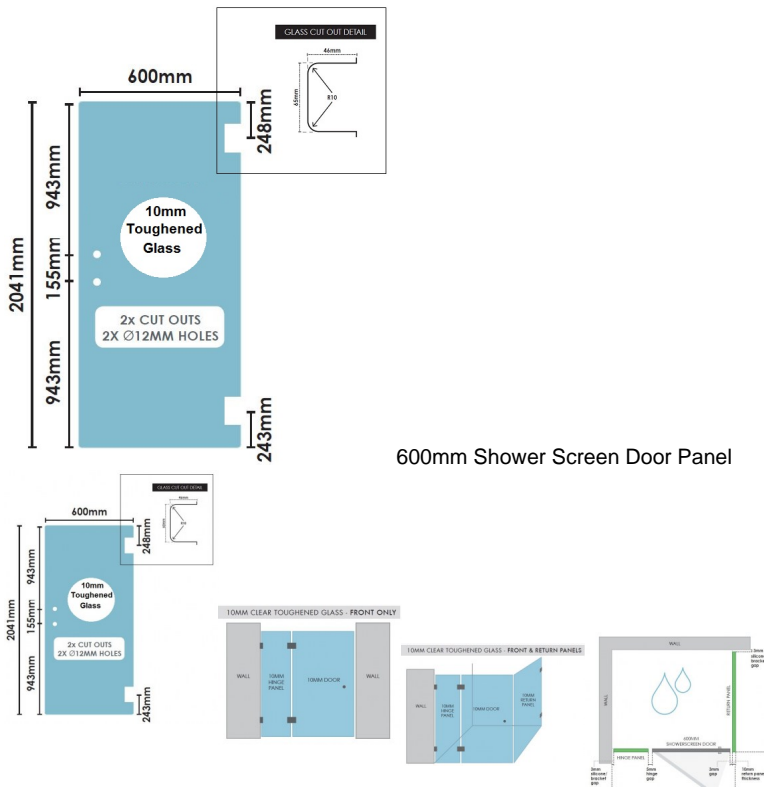

600(w)x2041(h)x10mm Glass Shower Screen Handle Open Door Panel

600mm Shower Screen Door Panel

For use with a Door Handle.

- Width: 600mm
- Height: 2041mm
- Thickness: 10mm
- Weight: 31kg
- Can be swung off a wall or a [hinge panel](#)

Requires 1 x Door Handle and 2 x Hinges.

Rating: Not Rated Yet

Price

\$ 164.00

\$ 164.00

[Ask a question about this product](#)

Description

For use with a Door Handle.

600(w)x2041(h)x10mm Shower Screen Door Panel

- Width: 600mm
- Height: 2041mm
- Thickness: 10mm
- Weight: 31kg
- Can be swung off a wall or a [hinge panel](#)

Requires 1 x Door Handle and 2 x Hinges.