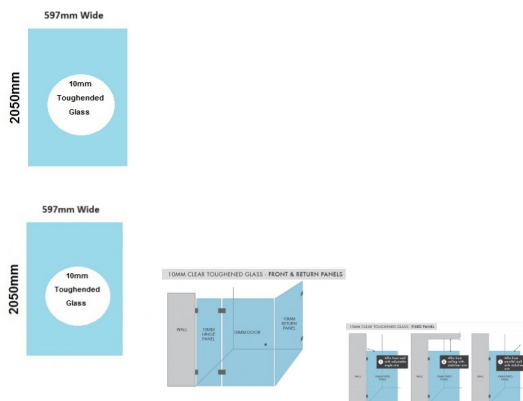

597(w)x2050(h)x10mm Glass Shower Screen Return/Fixed Panel

This panel can be used as a return panel when installing a corner shower or a fixed panel when installing a single panel screen.

- Width: 597mm
- Height: 2050mm
- Thickness: 10mm
- Weight: 30kg
- Allow a 3mm Gap between the wall and glass and a 3mm Gap between this panel and the door.

Installation Widths:

- 600mm when installing with a wall bracket
- 607-610mm when installing with 19mm U Channel
- 607-622mm when installing with 35mm U Channel

Rating: Not Rated Yet

Price

\$ 100.00

\$ 100.00

[Ask a question about this product](#)

Description

This panel can be used as a return panel when installing a corner shower or a fixed panel when installing a single panel screen.

- Width: 597mm
- Height: 2050mm
- Thickness: 10mm
- Weight: 30kg
- Allow a 3mm Gap between the wall and glass and a 3mm Gap between this panel and the door.

Installation Widths:

- 600mm when installing with a wall bracket
- 607-610mm when installing with 19mm U Channel
- 607-622mm when installing with 35mm U Channel