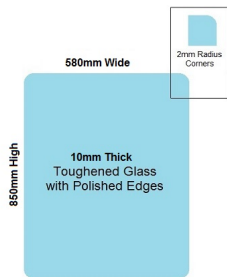

## 580x850x10mm Toughened and Heat Soaked Glass with Polished edges

Glass is certified to Australian Standards

- Width: 580mm
- Height: 850mm
- Thickness: 10mm
- Weight: 12kg

Suitable for installation with:

- Posts
- Side Fix glass clamps

Rating: Not Rated Yet

**Price**  
\$ 52.00

\$ 52.00

[Ask a question about this product](#)

Description

Glass is certified to Australian Standards

- Width: 580mm
- Height: 850mm
- Thickness: 10mm
- Weight: 12kg

## 580 x 850 Toughened Glass Balustrade Panel

---

Suitable for installation with:

- Posts
- Side Fix glass clamps