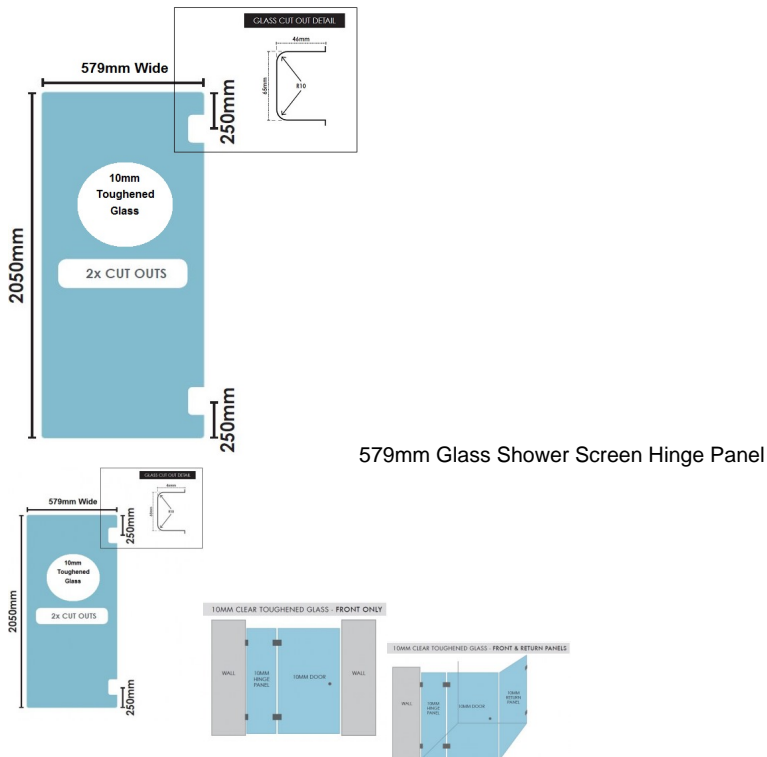

579(w)x2050(h)x10mm Glass Shower Screen Hinge Panel

- Width: 579mm
- Height: 2050mm
- Thickness: 10mm
- Weight: 30kg
- Allow a 3mm Gap between the wall and glass and a 5mm Gap between this panel and the door.

When installed using U Channel:

- When installed with a 600mm door in a corner configuration using a return panel the overall width will be 1208mm
- When installed with a 600mm door between two wall the overall width will be 1198mm

Rating: Not Rated Yet

Price

\$ 181.00

\$ 181.00

[Ask a question about this product](#)

Description

- Width: 579mm
- Height: 2050mm
- Thickness: 10mm
- Weight: 30kg
- Allow a 3mm Gap between the wall and glass and a 5mm Gap between this panel and the door.