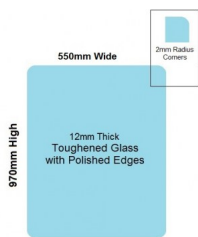

## 550x970x12mm Toughened Glass Balustrade Panels with Polished edges

550 x 970 Toughened Glass Balustrade Panel

Toughened Glass Panel for Glass Balustrade

Glass is certified to Australian Standards

- Width: 550mm
- Height: 970mm
- Thickness: 12mm
- Weight: 17kg
- Treatment: Toughened and Heat Soaked
- Edges: Polished all 4 sides

## 550 x 970 Toughened Glass Balustrade Panel

---

Toughened Glass Panel for Glass Balustrade

Glass is certified to Australian Standards

- Width: 550mm
- Height: 970mm
- Thickness: 12mm
- Weight: 17kg
- Treatment: Toughened and Heat Soaked
- Edges: Polished all 4 sides