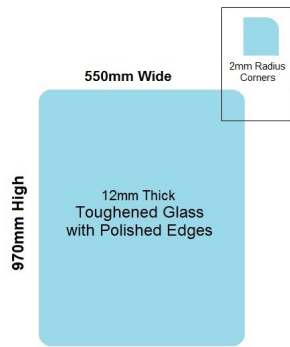

## 550x970x12mm Toughened Glass Balustrade Panels with Polished edges

550 x 970 Toughened Glass Balustrade Panel

Toughened Glass Panel for Glass Balustrade

Glass is certified to Australian Standards

- Width: 550mm
- Height: 970mm
- Thickness: 12mm
- Weight: 17kg
- Treatment: Toughened and Heat Soaked
- Edges: Polished all 4 sides

Suitable for installation with:

- Friction Spigots
- Deck Mount Channel
- Side Fix glass clamps off posts

Rating: Not Rated Yet

**Price**  
\$ 55.00

\$ 55.00

[Ask a question about this product](#)

Description

## 550 x 970 Toughened Glass Balustrade Panel

---

Toughened Glass Panel for Glass Balustrade

Glass is certified to Australian Standards

- Width: 550mm
- Height: 970mm
- Thickness: 12mm
- Weight: 17kg
- Treatment: Toughened and Heat Soaked
- Edges: Polished all 4 sides