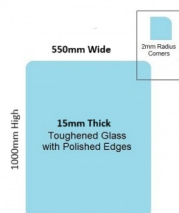

550x1000x15mm Toughened Glass Balustrade Panels with Polished edges

Toughened Glass Panel for Glass Balustrade

Glass is certified to Australian Standards

- Width: 550mm
- Height: 1000mm
- Thickness: 15mm
- Weight: 21kg
- Treatment: Toughened and Heat Soaked
- Edges: Polished all 4 sides

Glass is certified to Australian Standards

- Width: 550mm
- Height: 1000mm

550 x 1000 Toughened Glass Balustrade Panel

- Thickness: 15mm
- Weight: 21kg
- Treatment: Toughened and Heat Soaked
- Edges: Polished all 4 sides