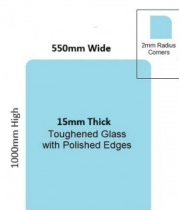

550x1000x15mm Toughened Glass Balustrade Panels with Polished edges

Toughened Glass Panel for Glass Balustrade

Glass is certified to Australian Standards

- Width: 550mm
- Height: 1000mm
- Thickness: 15mm
- Weight: 21kg
- Treatment: Toughened and Heat Soaked
- Edges: Polished all 4 sides

Glass is certified to Australian Standards

- Width: 550mm
- Height: 1000mm

550 x 1000 Toughened Glass Balustrade Panel

- Thickness: 15mm
- Weight: 21kg
- Treatment: Toughened and Heat Soaked
- Edges: Polished all 4 sides