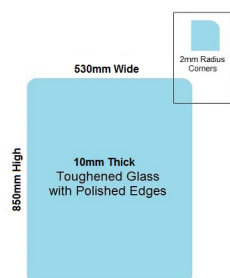

530x850x10mm Toughened and Heat Soaked Glass with Polished edges

Glass is certified to Australian Standards

- Width: 530mm
- Height: 850mm
- Thickness: 10mm
- Weight: 11kg

Suitable for installation with:

- Posts
- Side Fix glass clamps

Rating: Not Rated Yet

Price
\$ 47.00

\$ 47.00

[Ask a question about this product](#)

Description

Glass is certified to Australian Standards

- Width: 530mm
- Height: 850mm
- Thickness: 10mm
- Weight: 11kg

530 x 850 Toughened Glass Balustrade Panel

Suitable for installation with:

- Posts
- Side Fix glass clamps