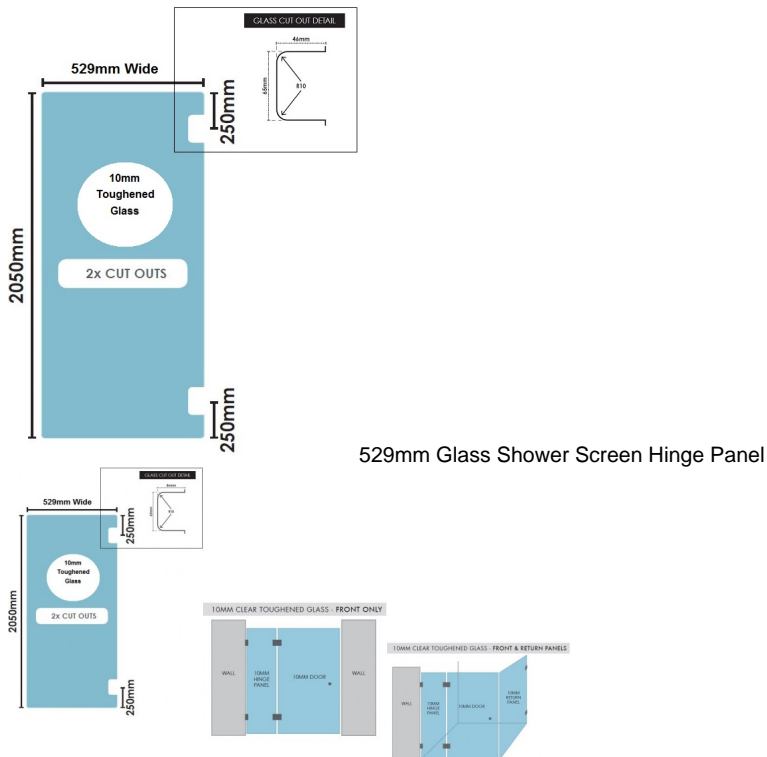

## 529(w)x2050(h)x10mm Glass Shower Screen Hinge Panel

- Width: 529mm
- Height: 2050mm
- Thickness: 10mm
- Weight: 27kg
- Allow a 3mm Gap between the wall and glass and a 5mm Gap between this panel and the door.

When installed using U Channel:

- When installed with a 600mm door in a corner configuration using a return panel the overall width will be 1158mm
- When installed with a 600mm door between two wall the overall width will be 1148mm

### Description

- Width: 529mm
- Height: 2050mm
- Thickness: 10mm
- Weight: 27kg
- Allow a 3mm Gap between the wall and glass and a 5mm Gap between this panel and the door.

### When installed using U Channel:

- When installed with a 600mm door in a corner configuration using a return panel the overall width will be 1158mm
- When installed with a 600mm door between two wall the overall width will be 1148mm