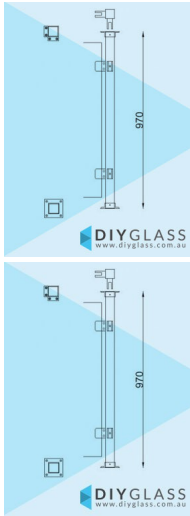

Corner Post - 50x50 Square Round Glass Clamp for Timber Rail

50x50 Square Glass Clamp Corner Post for Timber Rail •Position: Corner •Use: Glass Balustrade •Material: 50x50 Satin Finish Stainless Steel •Height: 970mm •Grade: 316 Marine Grade Stainless •Base: 4 Hole Square Flange •Top: 2 Hole Rectangle Flange •Glass: Install with 850mm Glass Panels •Handrail: Install with Timber Handrail

Rating: Not Rated Yet

Price

\$ 280.00

\$ 280.00

[Ask a question about this product](#)

Description

- Position: Corner
- Use: Glass Balustrade
- Material: 50x50 Satin Finish Stainless Steel
- Height: 970mm
- Grade: 316 Marine Grade Stainless
- Base: 4 Hole Square Flange
- Top: 2 Hole Rectangle Flange
- Glass: Install with 850mm Glass Panels
- Handrail: Install with Timber Handrail