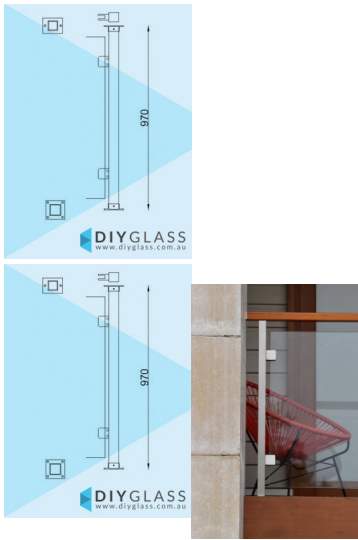

End Post - 50x50 Square Glass Clamp for Timber Rail

50x50 Square Glass Clamp End Post for Timber Rail •Position: End •Use: Glass Balustrade •Material: 50x50 Satin Finish Stainless Steel
•Height: 970mm •Grade: 316 Marine Grade Stainless •Base: 4 Hole Square Flange •Top: 2 Hole Rectangle Flange •Glass: Install with 850mm
Glass Panels •Handrail: Install with Timber Handrail

Rating: Not Rated Yet

Price

\$ 230.00

\$ 230.00

[Ask a question about this product](#)

Description

- Position: End
- Use: Glass Balustrade
- Material: 50x50 Satin Finish Stainless Steel
- Height: 970mm
- Grade: 316 Marine Grade Stainless
- Base: 4 Hole Square Flange
- Top: 2 Hole Rectangle Flange
- Glass: Install with 850mm Glass Panels
- Handrail: Install with Timber Handrail