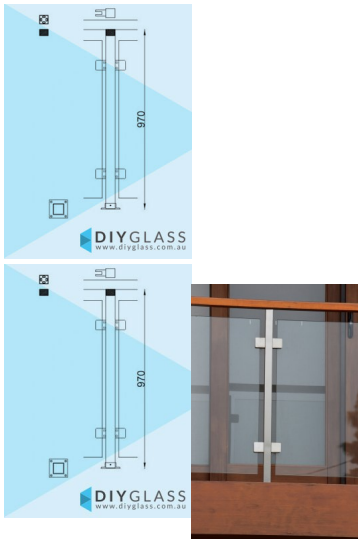

## Centre Post - 50x50 Square Glass Clamp for Timber Rail

•Position: Centre •Use: Glass Balustrade •Material: 50x50 Satin Finish Stainless Steel •Height: 970mm •Grade: 316 Marine Grade Stainless  
•Base: 4 Hole Square Flange •Top: 2 Hole Rectangle Flange •Glass: Install with 850mm Glass Panels •Handrail: Install with Timber Handrail

### Description

- Position: Centre
- Use: Glass Balustrade
- Material: 50x50 Satin Finish Stainless Steel
- Height: 970mm
- Grade: 316 Marine Grade Stainless
- Base: 4 Hole Square Flange
- Top: 2 Hole Rectangle Flange
- Glass: Install with 850mm Glass Panels
- Handrail: Install with Timber Handrail