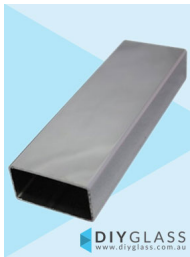

50x25mm 5800mm Long Rectangle Tube for Glass Balustrade Offset Rail

DIYGLASS
www.diyglass.com.au

50x25mm Glass Offset Rail Tube

DIYGLASS
www.diyglass.com.au

- 50x25mm 5800mm Long Rectangle Tube
- 316 grade Stainless Steel
- Available in Mirror or satin finish

Rating: Not Rated Yet

Price

\$ 218.00

\$ 218.00

[Ask a question about this product](#)

Description

- 50x25mm 5800mm Long Rectangle Tube
- 316 grade Stainless Steel
- Available in Mirror or satin finish