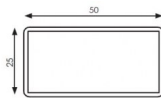

50x25mm 5800mm Long Rectangle Tube for Glass Balustrade Offset Rail

DIYGLASS
www.diyglass.com.au

50x25mm Glass Offset Rail Tube

DIYGLASS
www.diyglass.com.au

- 50x25mm 5800mm Long Rectangle Tube
- 316 grade Stainless Steel
- Available in Mirror or satin finish

Rating: Not Rated Yet

Price

\$ 218.00

\$ 218.00

[Ask a question about this product](#)

Description

- 50x25mm 5800mm Long Rectangle Tube
- 316 grade Stainless Steel
- Available in Mirror or satin finish