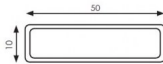

50x10mm 5800mm Long Rectangle Tube for Glass Balustrade Offset Rail

DIYGLASS
www.diyglass.com.au

50x10mm 2900mm Long Glass Offset Rail Tube

DIYGLASS
www.diyglass.com.au

- 50x10mm 5800mm Long Rectangle Tube
- 316 grade Stainless Steel
- Available in Mirror or satin finish

Rating: Not Rated Yet

Price

\$ 152.45

\$ 152.45

[Ask a question about this product](#)

Description

- 50x10mm 5800mm Long Rectangle Tube
- 316 grade Stainless Steel
- Available in Mirror or satin finish