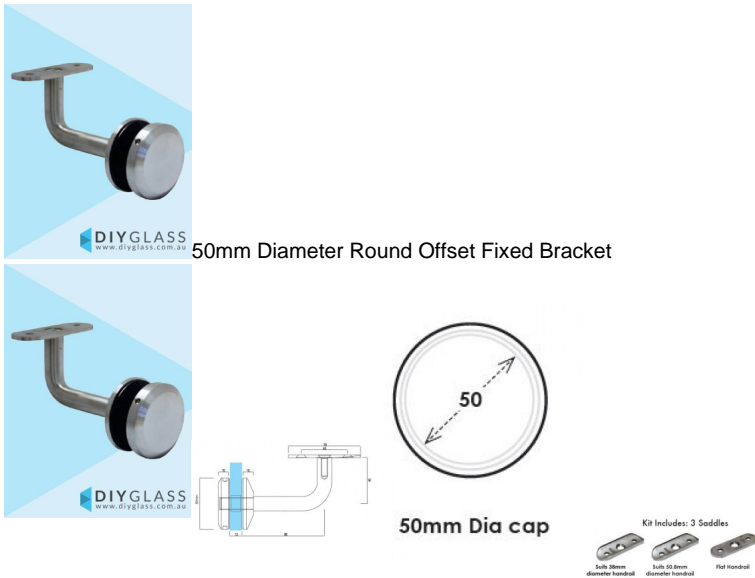

## 50mm Diameter Round Offset Fixed Bracket - Suits round and Flat Rails

- 50mm Diameter Round Cap
- Suits round or flat rails
- Includes 3 Saddles 38mm, 50mm and Flat. You can simply change the saddle to use with different profile handrails.
- Requires a 20mm Diameter Hole in the Glass

### Description

- 50mm Diameter Round Cap
- Suits round or flat rails
- Includes 3 Saddles 38mm, 50mm and Flat. You can simply change the saddle to use with different profile handrails.
- Requires a 20mm Diameter Hole in the Glass