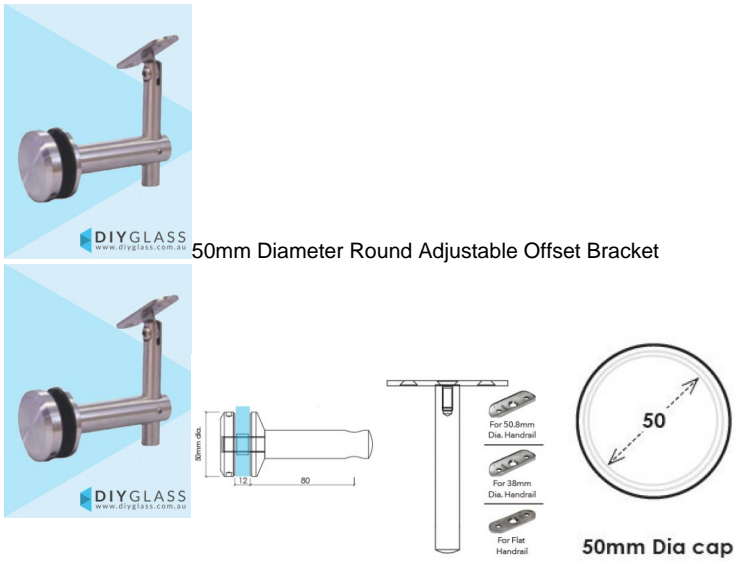

## 50mm Diameter Round Offset Bracket - Adjustable Height - Fixed Saddle

- 50mm Diameter Round Cap
- Suits Round and Flat Rails
- Adjustable Height
- Fixed Saddle
- Includes 3 Saddles 38mm, 50mm and Flat. You can simply change the saddle to use with different profile handrails.
- Requires a 20mm Diameter Hole in the Glass

### Description

- 50mm Diameter Round Cap
- Suits Round and Flat Rails
- Adjustable Height
- Fixed Saddle
- Includes 3 Saddles 38mm, 50mm and Flat. You can simply change the saddle to use with different profile handrails.
- Requires a 20mm Diameter Hole in the Glass