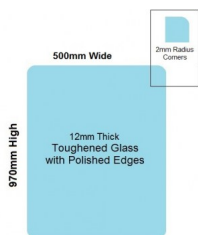

## 500x970x12mm Toughened Glass Balustrade Panels with Polished edges

500 x 970 Toughened Glass Balustrade Panel

Toughened Glass Panel for Glass Balustrade

Glass is certified to Australian Standards

- Width: 500mm
- Height: 970mm
- Thickness: 12mm
- Weight: 15kg
- Treatment: Toughened and Heat Soaked
- Edges: Polished all 4 sides

## 500 x 970 Toughened Glass Balustrade Panel

---

Toughened Glass Panel for Glass Balustrade

Glass is certified to Australian Standards

- Width: 500mm
- Height: 970mm
- Thickness: 12mm
- Weight: 15kg
- Treatment: Toughened and Heat Soaked
- Edges: Polished all 4 sides