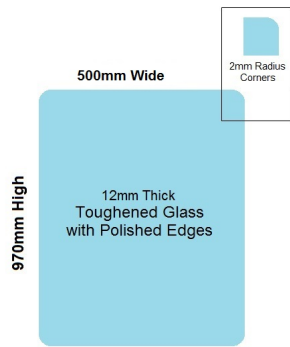

## 500x970x12mm Toughened Glass Balustrade Panels with Polished edges

500 x 970 Toughened Glass Balustrade Panel

Toughened Glass Panel for Glass Balustrade

Glass is certified to Australian Standards

- Width: 500mm
- Height: 970mm
- Thickness: 12mm
- Weight: 15kg
- Treatment: Toughened and Heat Soaked
- Edges: Polished all 4 sides

Suitable for installation with:

- Friction Spigots
- Deck Mount Channel
- Side Fix glass clamps off posts

Rating: Not Rated Yet

**Price**  
\$ 50.00

\$ 50.00

[Ask a question about this product](#)

Description

## 500 x 970 Toughened Glass Balustrade Panel

---

Toughened Glass Panel for Glass Balustrade

Glass is certified to Australian Standards

- Width: 500mm
- Height: 970mm
- Thickness: 12mm
- Weight: 15kg
- Treatment: Toughened and Heat Soaked
- Edges: Polished all 4 sides