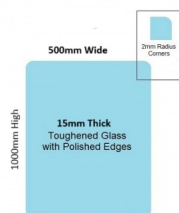

## 500x1000x15mm Toughened Glass Balustrade Panels with Polished edges

### Toughened Glass Panel for Glass Balustrade

Glass is certified to Australian Standards

- Width: 500mm
- Height: 1000mm
- Thickness: 15mm
- Weight: 19kg
- Treatment: Toughened and Heat Soaked
- Edges: Polished all 4 sides

#### Toughened Glass Panel for Glass Balustrade

Glass is certified to Australian Standards

- Width: 500mm
- Height: 1000mm