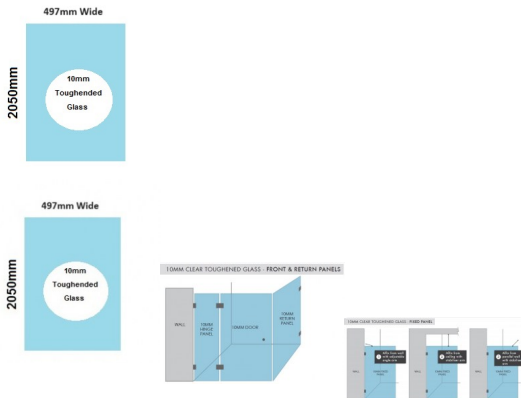

497(w)x2050(h)x10mm Glass Shower Screen Return/Fixed Panel

This panel can be used as a return panel when installing a corner shower or a fixed panel when installing a single panel screen.

- Width: 497mm
- Height: 2050mm
- Thickness: 10mm
- Weight: 25kg
- Allow a 3mm Gap between the wall and glass and a 3mm Gap between this panel and the door.

Installation Widths:

- 500mm when installing with a wall bracket
- 507-510mm when installing with 19mm U Channel
- 507-522mm when installing with 35mm U Channel

Rating: Not Rated Yet

Price
\$ 84.00

\$ 84.00

[Ask a question about this product](#)

Description

This panel can be used as a return panel when installing a corner shower or a fixed panel when installing a single panel screen.

- Width: 497mm
- Height: 2050mm
- Thickness: 10mm
- Weight: 25kg
- Allow a 3mm Gap between the wall and glass and a 3mm Gap between this panel and the door.

Installation Widths:

497(w)x2050(h)x10mm Glass Shower Screen Panel

- 500mm when installing with a wall bracket
- 507-510mm when installing with 19mm U Channel
- 507-522mm when installing with 35mm U Channel