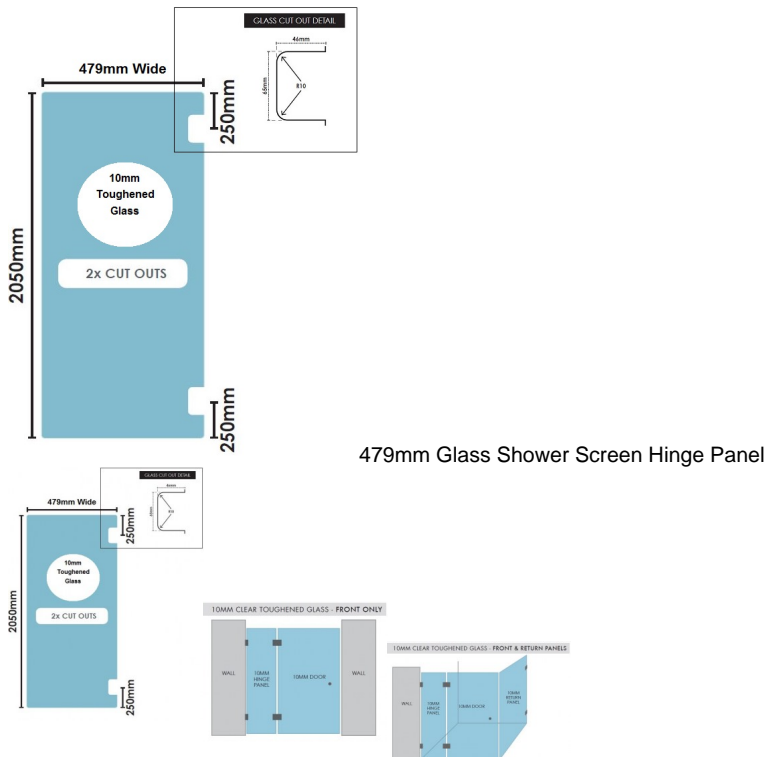

479(w)x2050(h)x10mm Glass Shower Screen Hinge Panel

- Width: 479mm
- Height: 2050mm
- Thickness: 10mm
- Weight: 24kg
- Allow a 3mm Gap between the wall and glass and a 5mm Gap between this panel and the door.

When installed using U Channel:

- When installed with a 600mm door in a corner configuration using a return panel the overall width will be 1108mm
- When installed with a 600mm door between two wall the overall width will be 1098mm

Rating: Not Rated Yet

Price

\$ 149.00

\$ 149.00

[Ask a question about this product](#)

479(w)x2050(h)x10mm Glass Shower Screen Hinge Panel

Description

- Width: 479mm
- Height: 2050mm
- Thickness: 10mm
- Weight: 24kg
- Allow a 3mm Gap between the wall and glass and a 5mm Gap between this panel and the door.