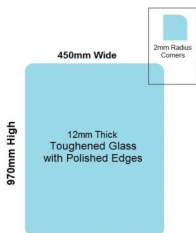

## 450x970x12mm Toughened Glass Balustrade Panels with Polished edges

450 x 970 Toughened Glass Balustrade Panel

Toughened Glass Panel for Glass Balustrade

Glass is certified to Australian Standards

- Width: 450mm
- Height: 970mm
- Thickness: 12mm
- Weight: 14kg
- Treatment: Toughened and Heat Soaked
- Edges: Polished all 4 sides

## 450 x 970 Toughened Glass Balustrade Panel

---

Toughened Glass Panel for Glass Balustrade

Glass is certified to Australian Standards

- Width: 450mm
- Height: 970mm
- Thickness: 12mm
- Weight: 14kg
- Treatment: Toughened and Heat Soaked
- Edges: Polished all 4 sides