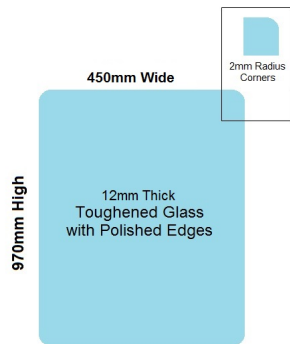

## 450x970x12mm Toughened Glass Balustrade Panels with Polished edges

450 x 970 Toughened Glass Balustrade Panel

Toughened Glass Panel for Glass Balustrade

Glass is certified to Australian Standards

- Width: 450mm
- Height: 970mm
- Thickness: 12mm
- Weight: 14kg
- Treatment: Toughened and Heat Soaked
- Edges: Polished all 4 sides

Suitable for installation with:

- Friction Spigots
- Deck Mount Channel
- Side Fix glass clamps off posts

Rating: Not Rated Yet

**Price**  
\$ 45.00

\$ 45.00

[Ask a question about this product](#)

Description

## 450 x 970 Toughened Glass Balustrade Panel

---

Toughened Glass Panel for Glass Balustrade

Glass is certified to Australian Standards

- Width: 450mm
- Height: 970mm
- Thickness: 12mm
- Weight: 14kg
- Treatment: Toughened and Heat Soaked
- Edges: Polished all 4 sides