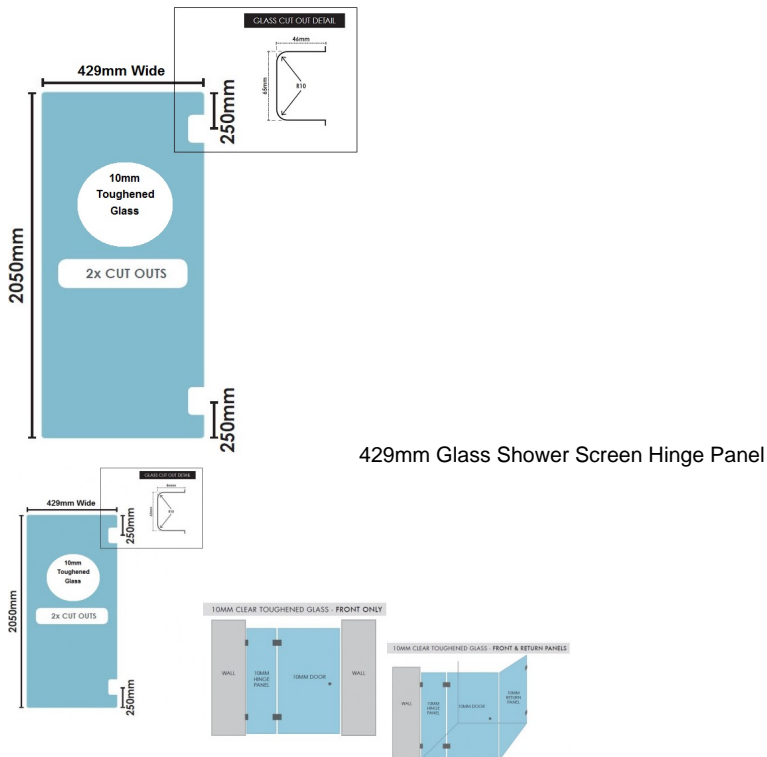

## 429(w)x2050(h)x10mm Glass Shower Screen Hinge Panel

429mm Glass Shower Screen Hinge Panel

- Width: 429mm
- Height: 2050mm
- Thickness: 10mm
- Weight: 22kg
- Allow a 3mm Gap between the wall and glass and a 5mm Gap between this panel and the door.

When installed using U Channel:

- When installed with a 600mm door in a corner configuration using a return panel the overall width will be 1058mm
- When installed with a 600mm door between two wall the overall width will be 1048mm

## 429(w)x2050(h)x10mm Glass Shower Screen Hinge Panel

---

### Description

- Width: 429mm
- Height: 2050mm
- Thickness: 10mm
- Weight: 22kg
- Allow a 3mm Gap between the wall and glass and a 5mm Gap between this panel and the door.