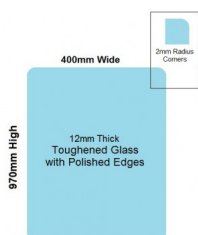

400x970x12mm Toughened Glass Balustrade Panels with Polished edges

400 x 970 Toughened Glass Balustrade Panel

Toughened Glass Panel for Glass Balustrade

Glass is certified to Australian Standards

- Width: 400mm
- Height: 970mm
- Thickness: 12mm
- Weight: 15kg
- Treatment: Toughened and Heat Soaked
- Edges: Polished all 4 sides

Suitable for installation with:

- Friction Spigots
- Deck Mount Channel
- Side Fix glass clamps off posts

Rating: Not Rated Yet

Price
\$ 40.00

\$ 40.00

[Ask a question about this product](#)

Description

400 x 970 Toughened Glass Balustrade Panel

Toughened Glass Panel for Glass Balustrade

Glass is certified to Australian Standards

- Width: 400mm
- Height: 970mm
- Thickness: 12mm
- Weight: 15kg
- Treatment: Toughened and Heat Soaked
- Edges: Polished all 4 sides