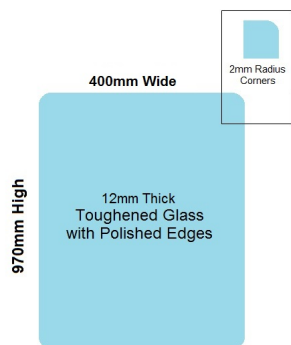

400x970x12mm Toughened Glass Balustrade Panels with Polished edges

400 x 970 Toughened Glass Balustrade Panel

Toughened Glass Panel for Glass Balustrade

Glass is certified to Australian Standards

- Width: 400mm
- Height: 970mm
- Thickness: 12mm
- Weight: 15kg
- Treatment: Toughened and Heat Soaked
- Edges: Polished all 4 sides

Suitable for installation with:

- Friction Spigots
- Deck Mount Channel
- Side Fix glass clamps off posts

Rating: Not Rated Yet

Price
\$ 40.00

\$ 40.00

[Ask a question about this product](#)

Description

400 x 970 Toughened Glass Balustrade Panel

Toughened Glass Panel for Glass Balustrade

Glass is certified to Australian Standards

- Width: 400mm
- Height: 970mm
- Thickness: 12mm
- Weight: 15kg
- Treatment: Toughened and Heat Soaked
- Edges: Polished all 4 sides